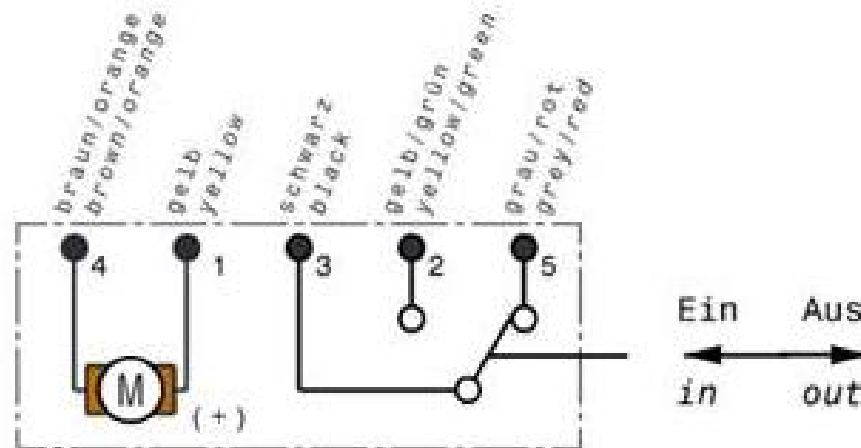

Schaltplan /
connection diagram

Bewegungsrichtung moving direction	Polarität / polarity	
	gelb yellow	braun/orange brown/orange
ausfahren move out	-	+
einfahren move in	+	-

Brown/orange and yellow are the power supply for the motor. Black, yellow/green and grey/red for the micro switch.